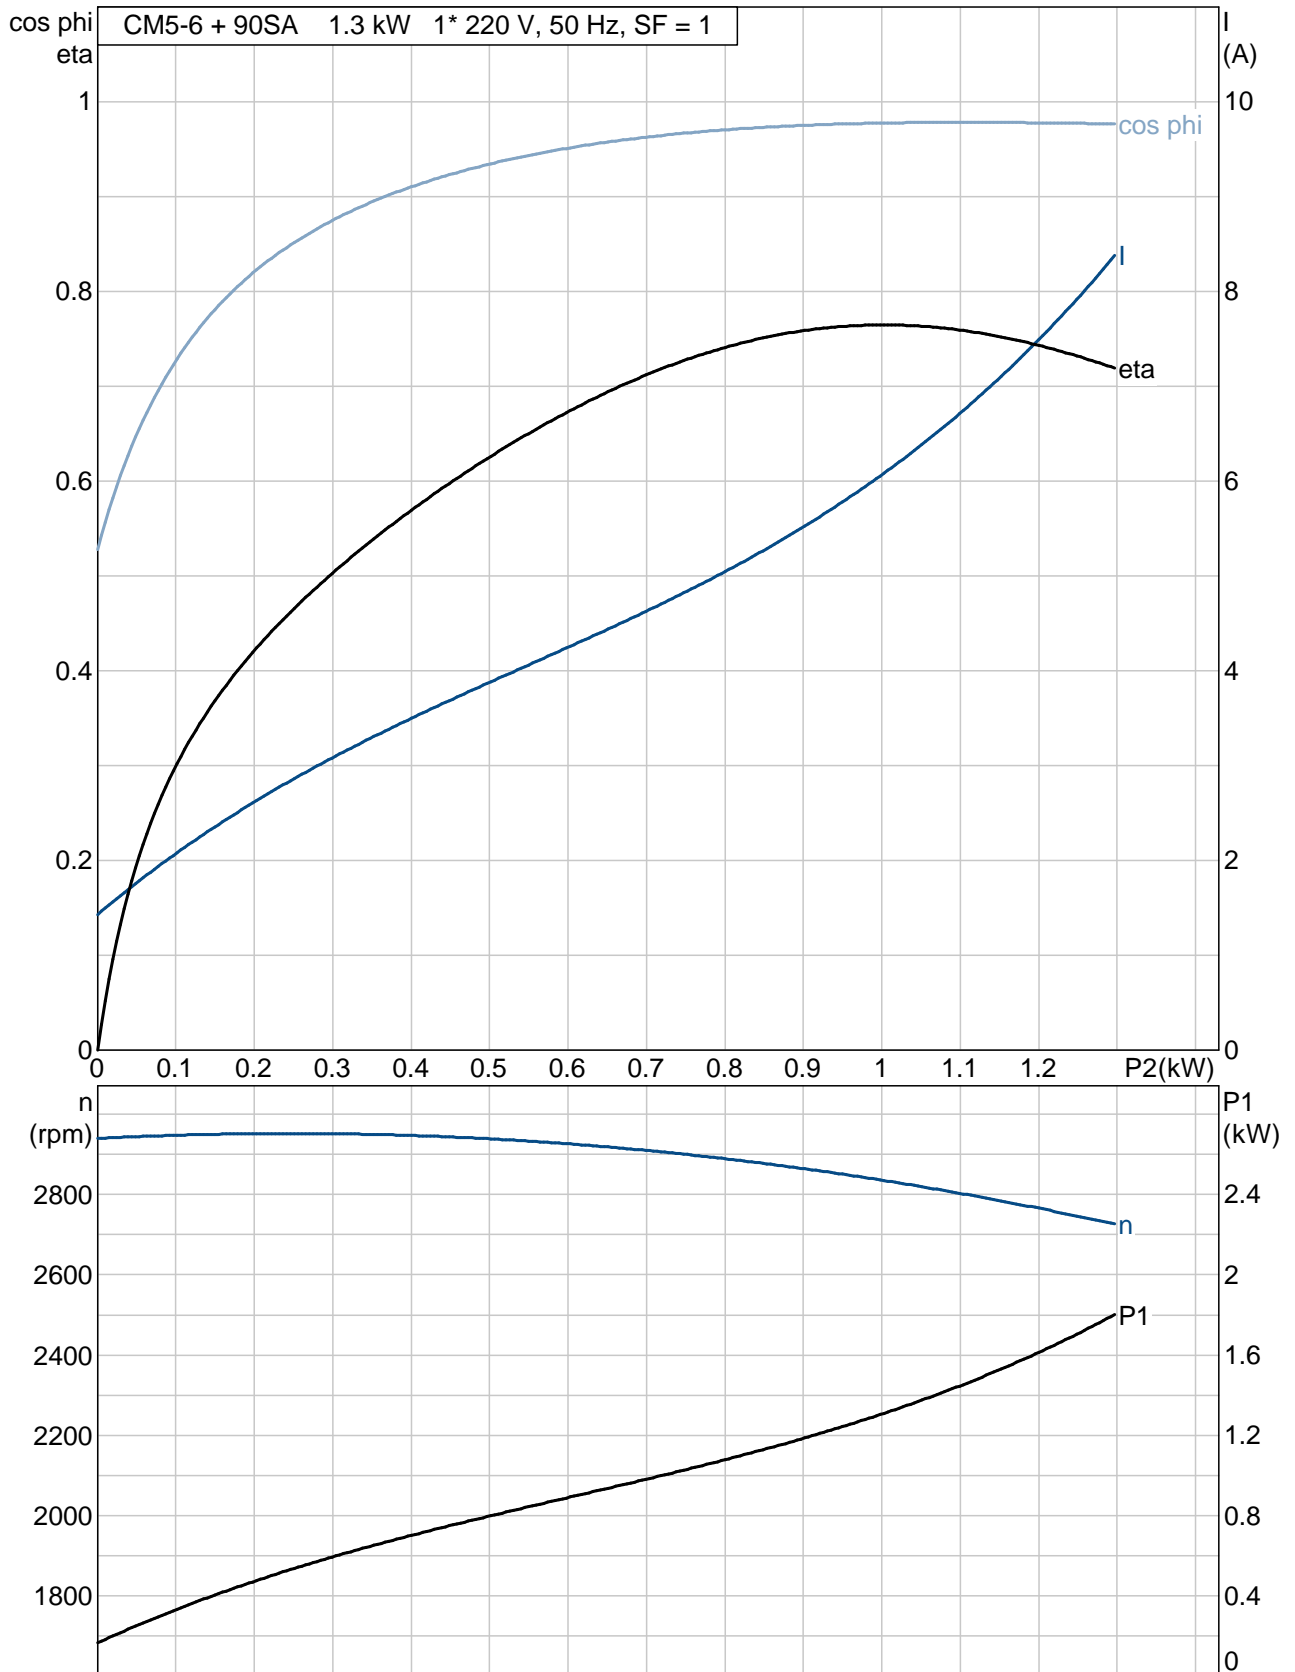

97507749 CM5-6 50 Hz

97507749 CM5-6 50 Hz

97507749 CM5-6 50 Hz

Note! All units are in [mm] unless others are stated.
 Disclaimer: This simplified dimensional drawing does not show all details.