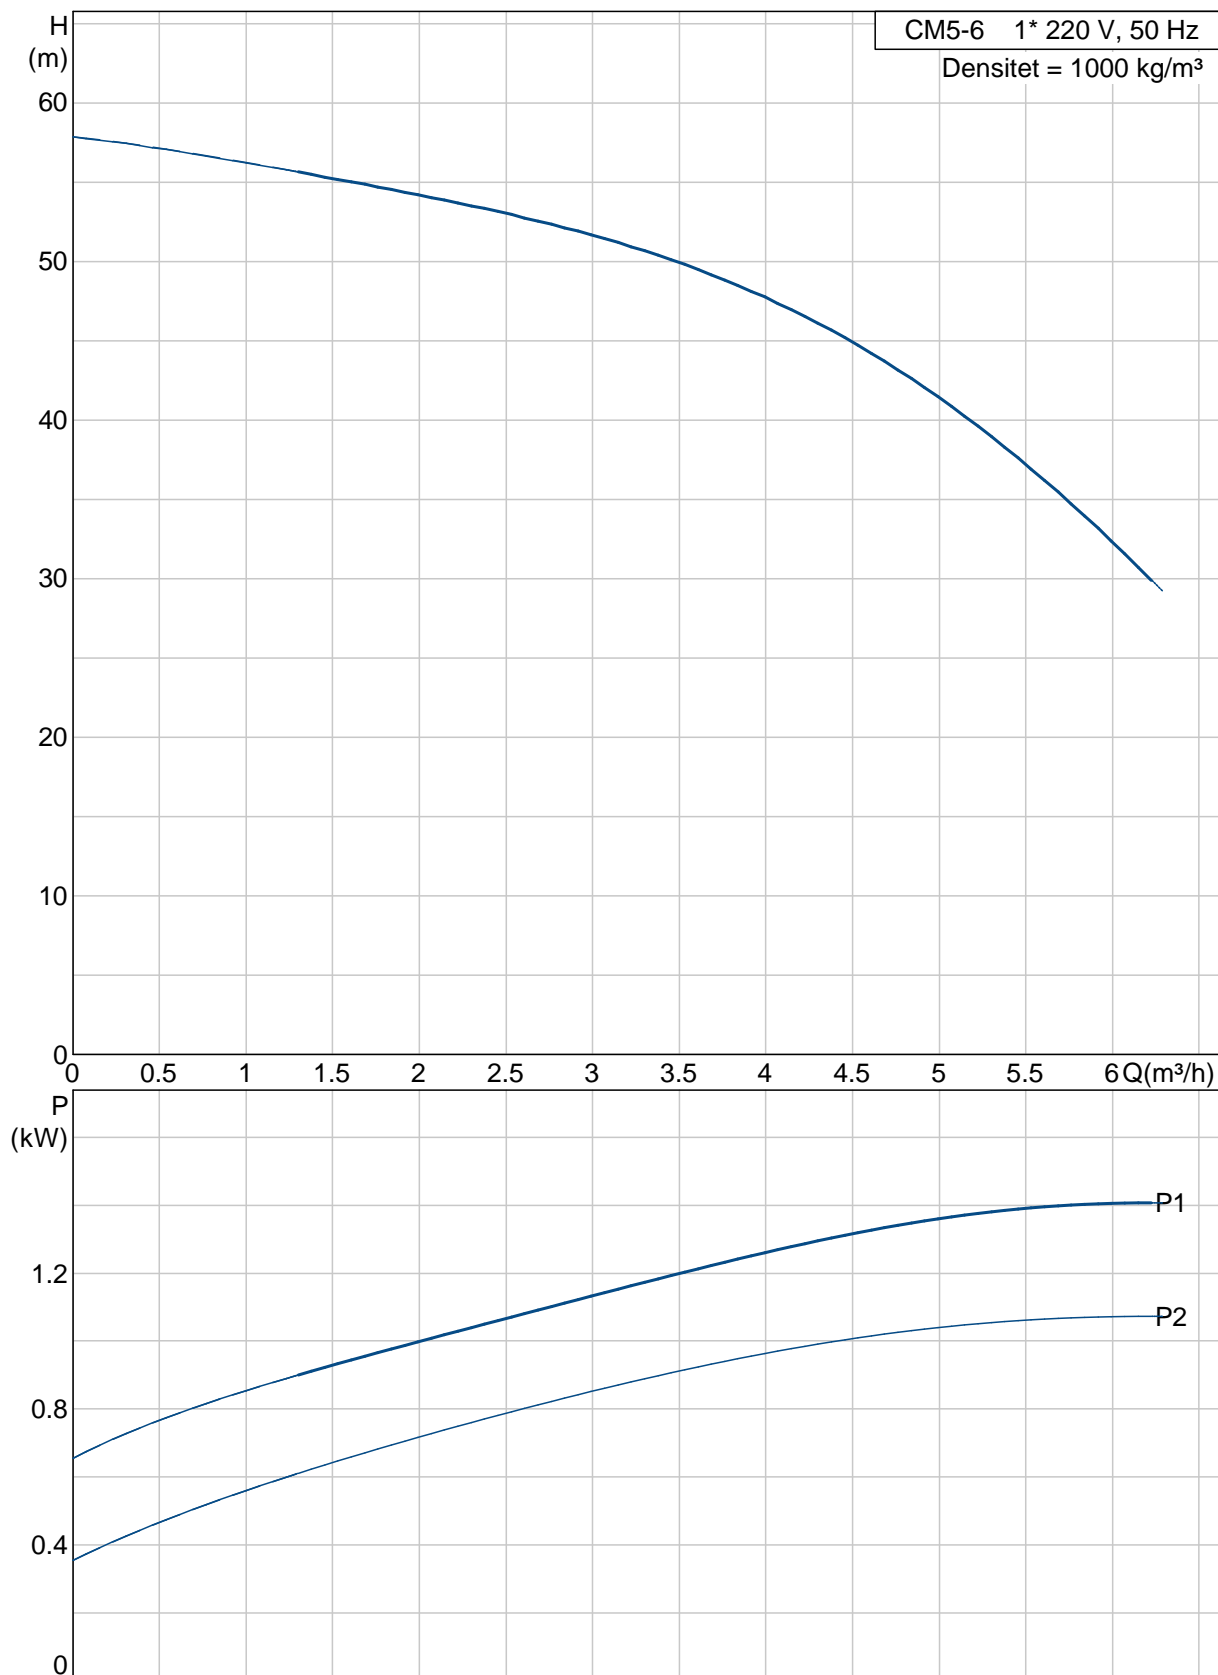

97507749 CM5-6 50 Hz

97507749 CM5-6 50 Hz

97507749 CM5-6 50 Hz

Note! All units are in [mm] unless others are stated.
 Disclaimer: This simplified dimensional drawing does not show all details.